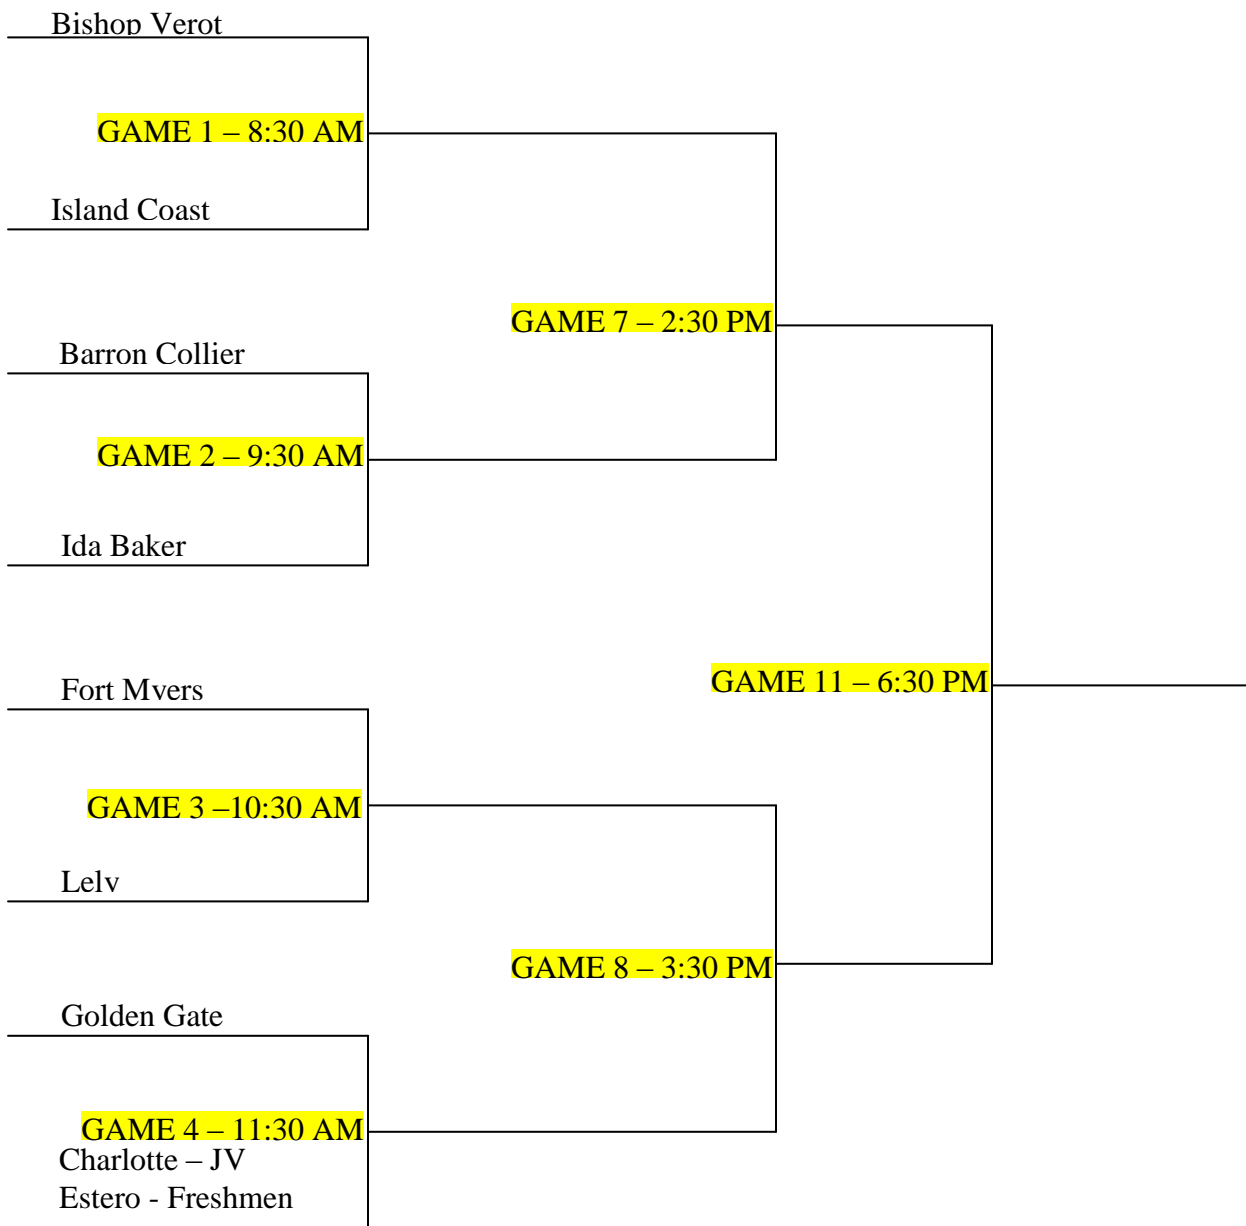

**2012 SWFL SHOOTOUT @ FMHS – 1/28/12 – JV & FRESH BRACKET**

(Game Length: 6-minute quarters. Warm-up: 5 minutes. Top team on bracket is home team)  
 (JV Tournament – Main Gym... Freshmen Tournament – Back Gym)

**5<sup>TH</sup> PLACE BRACKET**

**3<sup>RD</sup> PLACE**