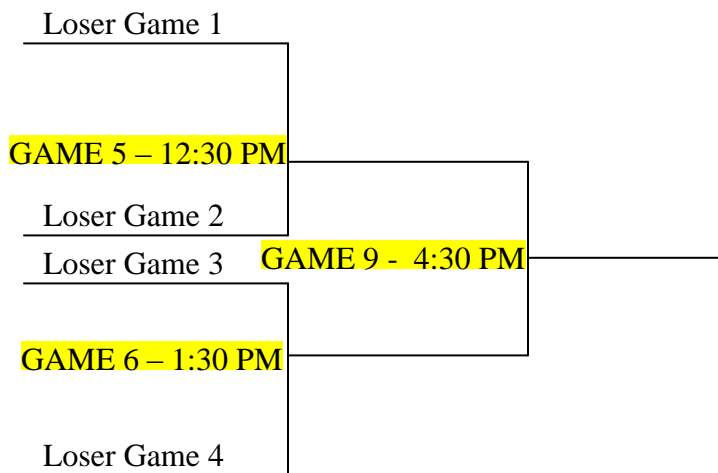

**2012 SWFL SHOOTOUT @ FMHS – 1/28/12 – JV & FRESH BRACKET**

(Game Length: 6-minute quarters. Warm-up: 5 minutes. Top team on bracket is home team)  
 (JV Tournament – Main Gym... Freshmen Tournament – Back Gym)

**5<sup>TH</sup> PLACE BRACKET**

**3<sup>RD</sup> PLACE**